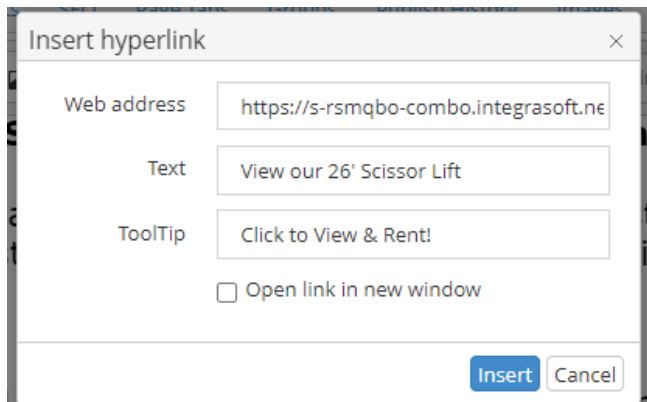

Adding hyperlink URLs to Content

By clicking the symbol, you will see this popup to create a URL link in the editor: